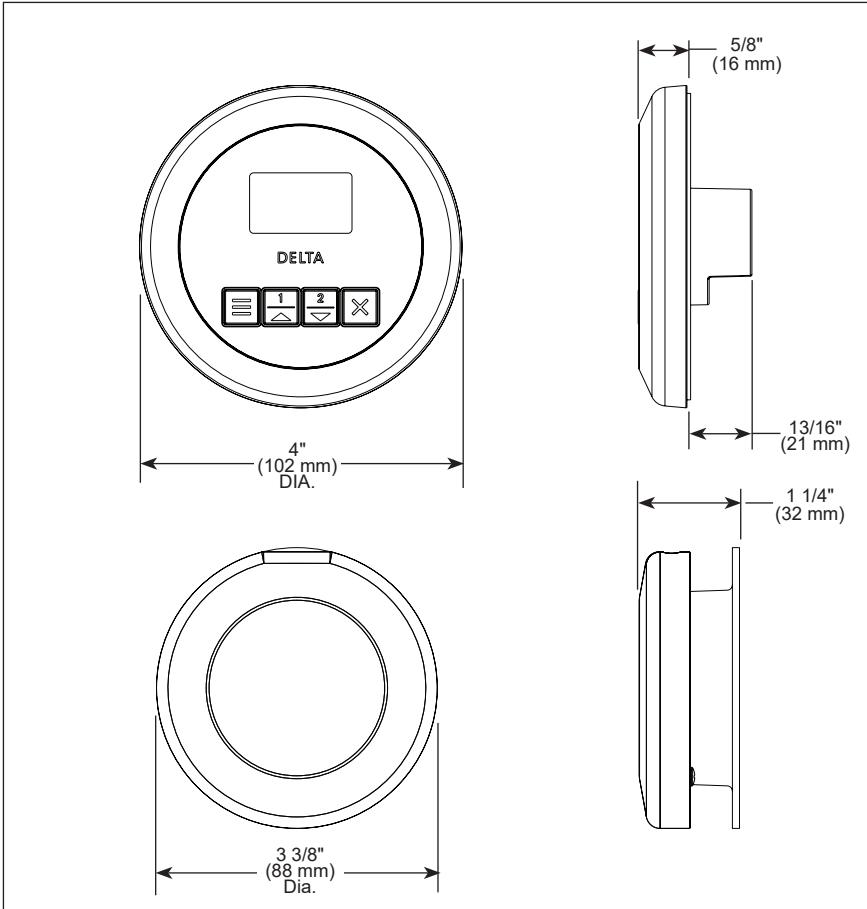

WARRANTY

- See separate warranty document