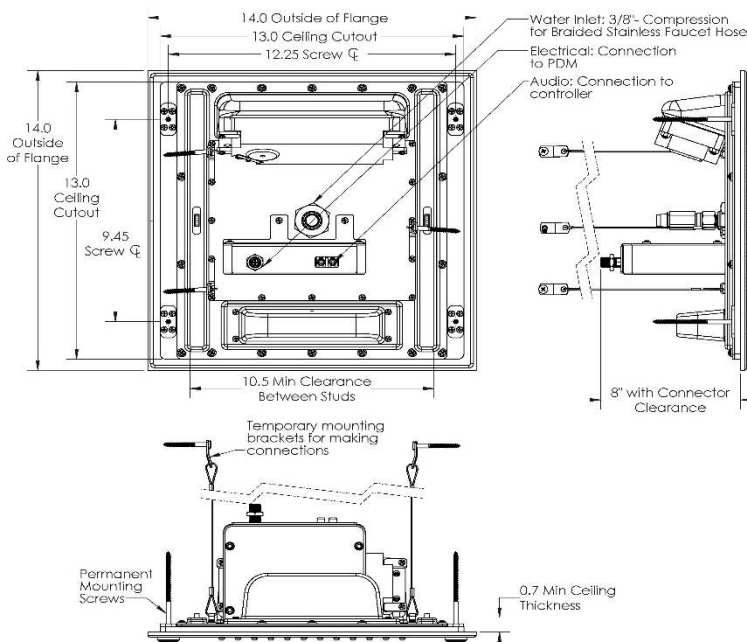

Installation Notes:

Overall size is 14.0” SQ x 14.0” tall and requires approx. 13.0” x 13.0” cutout in the shower ceiling. The unit is self-contained as one piece and extends into the ceiling space 8.0” plus plumbing connection clearance. Use a 3/8” compression fitting and a flexible potable waterline to connect to the Rainhead. Use only potable water and approved plumbing fittings for any shower connection. Refer to ThermaSol Installation Instructions for a full-sized template and detailed installation and operation instructions.

PN = Polished Nickel
 SN = Satin Nickel
 BN = Black Nickel
 MB = Matte Black
 AN = Antique Nickel
 PG = Polished Gold
 ORB = Oil Rubbed Bronze
 WHT = White

Product Specification:

A self-contained, Light and Sound Rainhead module that creates high-intensity chromatherapy lights and sounds. Rainhead is rated at 1.8 GPM Max. at 80 PSI and requires a separate diverter port with shut off valve. Powered by: provided PDM power supply.