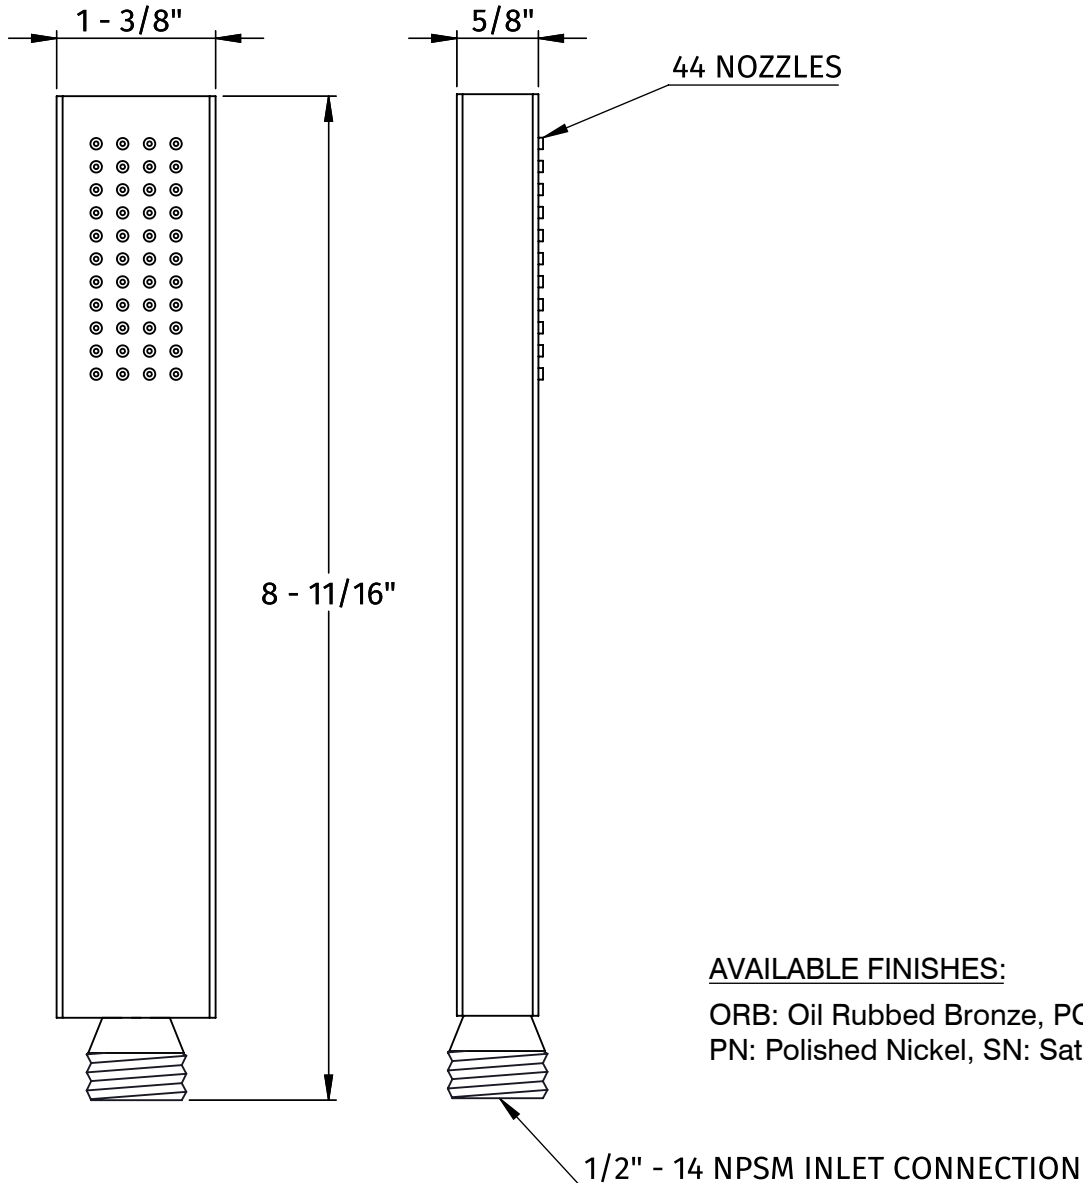

# SPECIFICATION SHEET

## 15-1005-XXX

Square hand  
shower wand

# THERMASOL®

Steam & Showering Systems

- Solid brass construction
- Single function hand shower
- Includes 1.6 GPM flow
- Double walled construction to prevent scalding