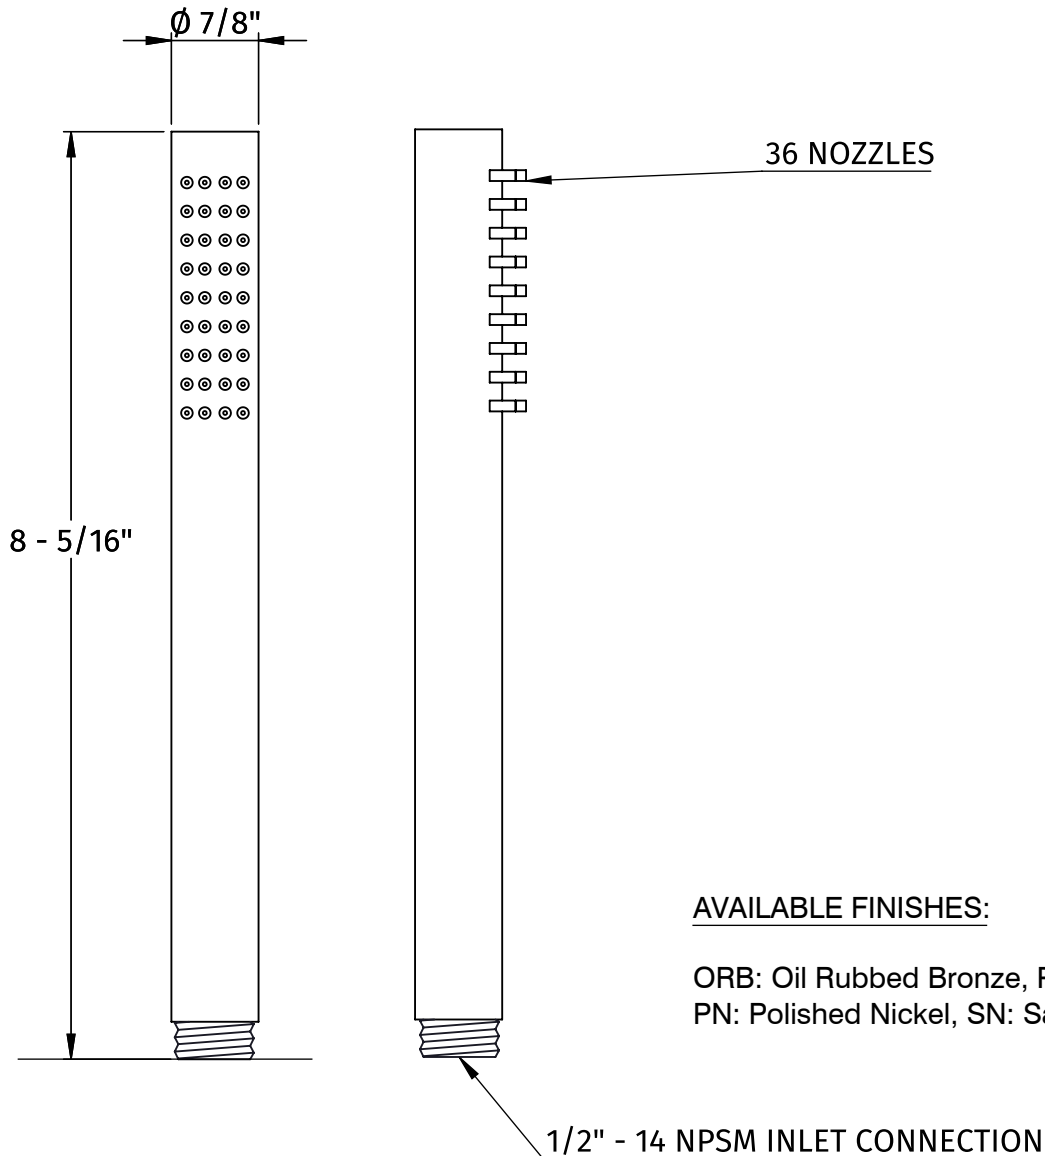

SPECIFICATION SHEET

15-1001-XXX

ROUND HAND SHOWER WAND

THERMASOL®

Steam & Showering Systems

- Solid brass construction
- Single function hand shower
- Includes 1.6GPM flow restrictor CEC Approved
- Double walled Construction to prevent scalding