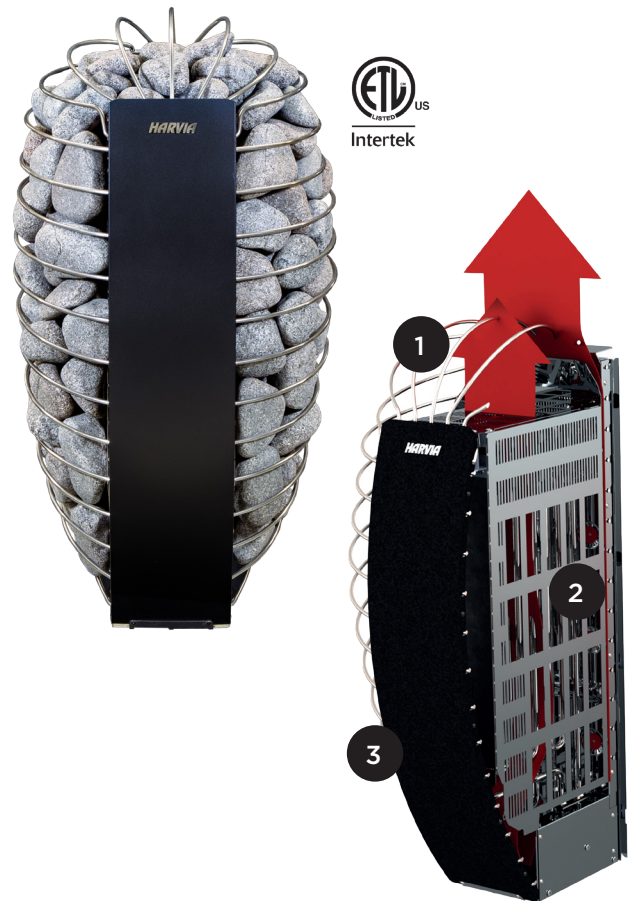

HARVIA

Sauna & Spa

Advanced technology

- The Harvia Spirit's advanced technology improves the sauna experience and increases the safety of the sauna and the sauna bather. The heater's integrated safety function **(1)** guarantees that it cannot be turned on if any items are placed on top of it, thereby ensuring that it is safe to start the heater remotely. The heater has two separate safety sensors; one monitors the heater and the other monitors the sauna's temperature to prevent overheating.
- The innovative air ventilation channel heats up the sauna fast and keeps the temperature steady **(2)**
- Integrated heat shields **(3)** on the front and back of the heater ensure safety near the heater, keep the structures of the sauna cool, and guide the steam upwards.
- The Harvia Spirit sauna heater meets US standards and has a product certificate for electric sauna heaters that ensure safe and reliable use of the heater (Electric dry-bath sauna heaters UL875).
- The Harvia Spirit was designed and manufactured in Finland, the birthplace of sauna. With a legacy of over 70 years in sauna and spa products, Harvia's expertise is embodied in the Harvia Spirit.