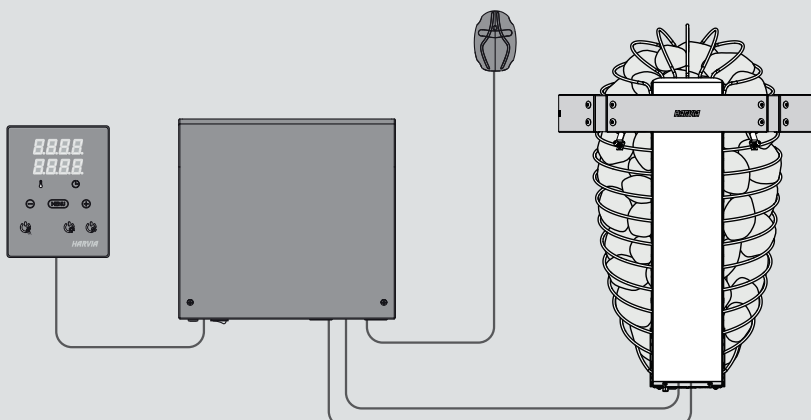

Technical data

Heater model	Product number	Output kW	Sauna room min-max. CuFt m³	Width x Depth x Height inch mm	Weight lb kg	Stones max lb kg
Spirit SP60, 1ph	HSPE60U1M	6.0	177-294 5-8	15 x 13.1 x 29.5 385 x 334 x 750	28.8 13	110 50
Spirit SP80, 1ph	HSPE80U1M	8.0	177-431 5-12	15 x 13.1 x 29.5 385 x 334 x 750	28.8 13	110 50