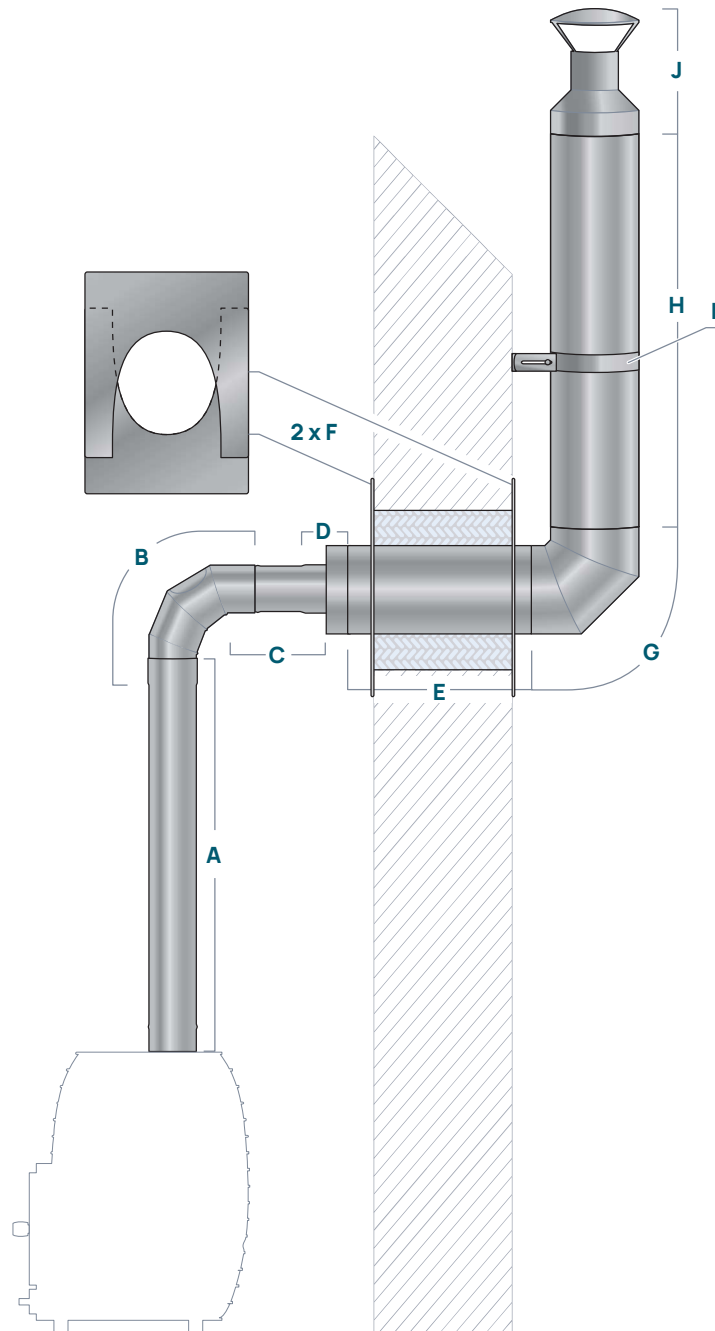

♥ OF SAUNA

CHIMNEY SET THROUGH THE WALL

- | | | | |
|---|---------------------------------------|---|----------------------------------|
| A | Single-wall pipe 1 m | F | Cover plate for wall (two parts) |
| B | Single-wall elbow with cleaning hatch | G | 90-degree double-wall elbow |
| C | Single-wall pipe 0.25 m | H | Double-wall pipe 1 m |
| D | Chimney base | I | Chimney element bracket |
| E | Double-wall chimney 0.5 m | J | Chimney cap |